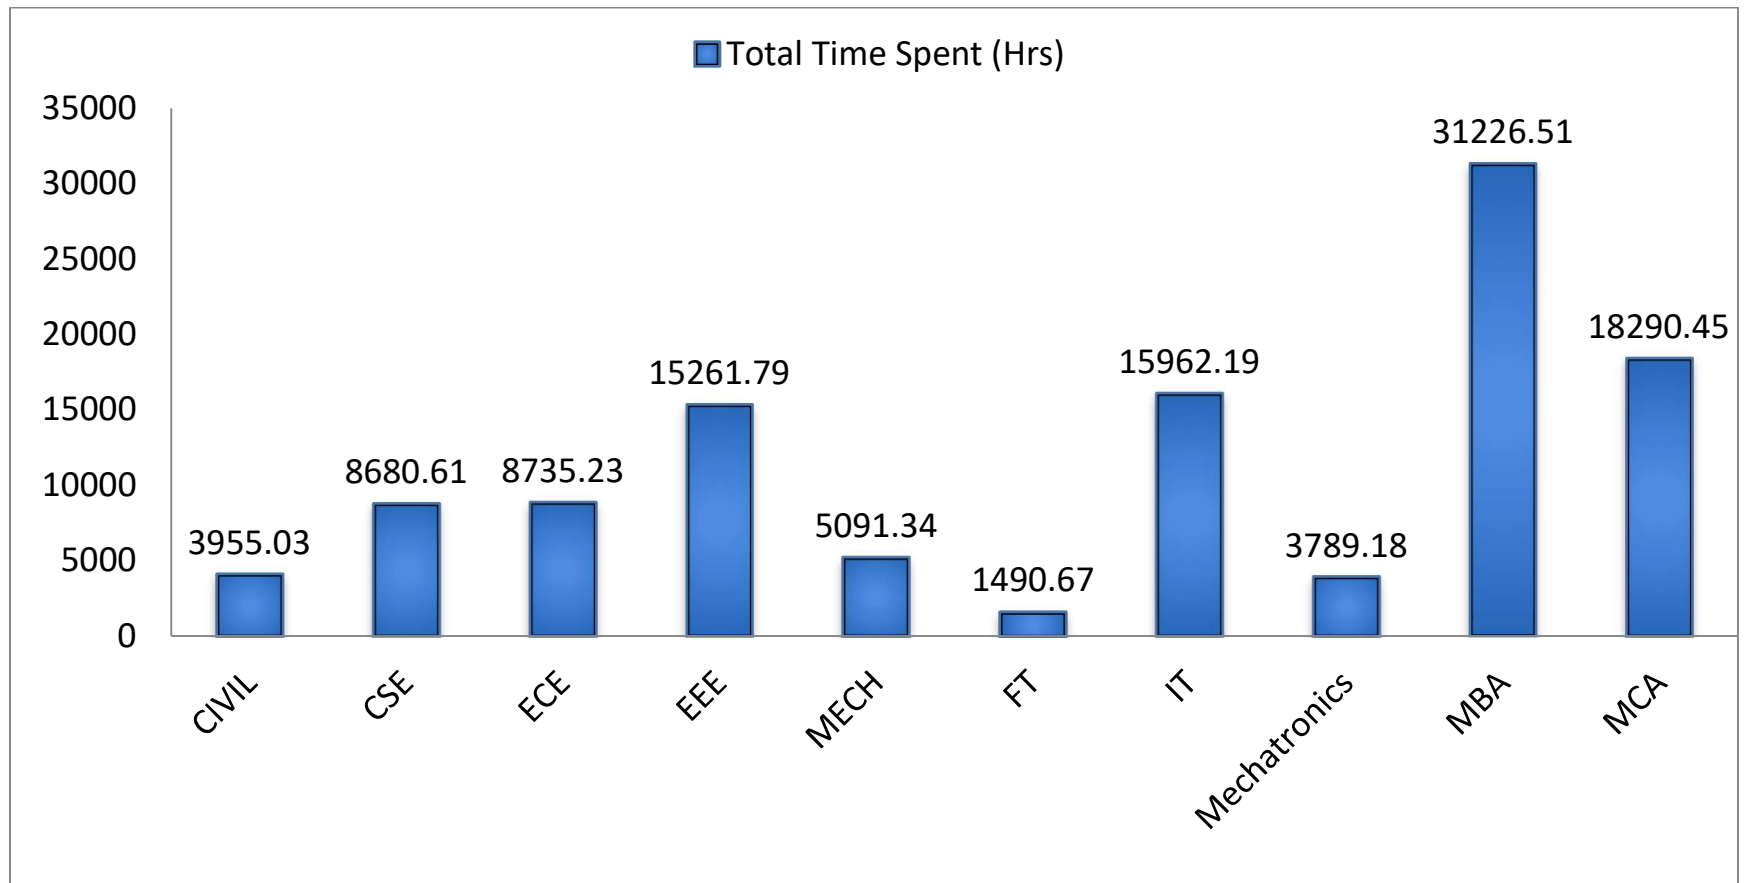

Sona College of Technology, Salem – 5
(An Autonomous Institution)
BLACKBOARD UTILIZATION REPORT
2021 – 2022

Total Hit Counts

Total Time Spent

Department	Utilization		
	Absolute hours	Hits	% Utilized
Civil	48679	3955.03	100%
CSE	91853	8680.61	
ECE	95607	8735.23	
EEE	154298	15261.79	
MECH	62951	5091.34	
FT	15615	1490.67	
IT	194271	15962.19	
Mechatronics	28013	3789.18	
MBA	311604	31226.51	
MCA	162121	18290.45	