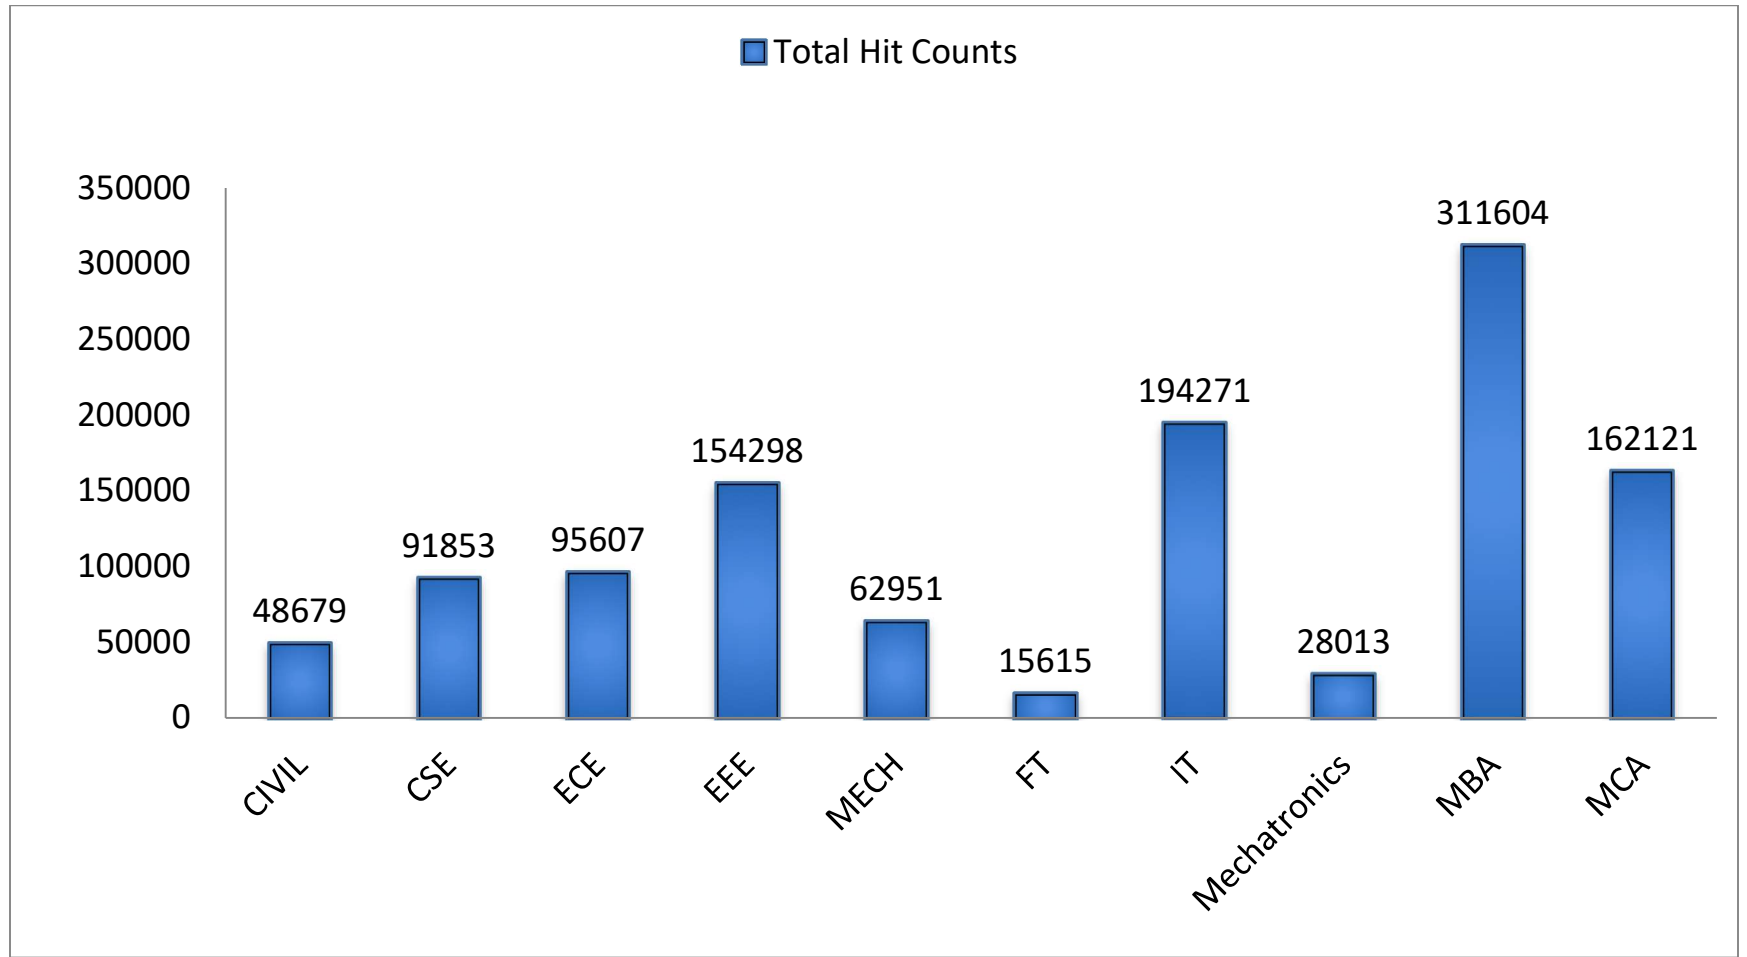

Sona College of Technology, Salem – 5
(An Autonomous Institution)
BLACKBOARD UTILIZATION REPORT
2021 – 2022

Total Hit Counts

Total Time Spent

Department	Utilization		
	Absolute hours	Hits	% Utilized
Civil	48679	3955.03	100%
CSE	91853	8680.61	
ECE	95607	8735.23	
EEE	154298	15261.79	
MECH	62951	5091.34	
FT	15615	1490.67	
IT	194271	15962.19	
Mechatronics	28013	3789.18	
MBA	311604	31226.51	
MCA	162121	18290.45	